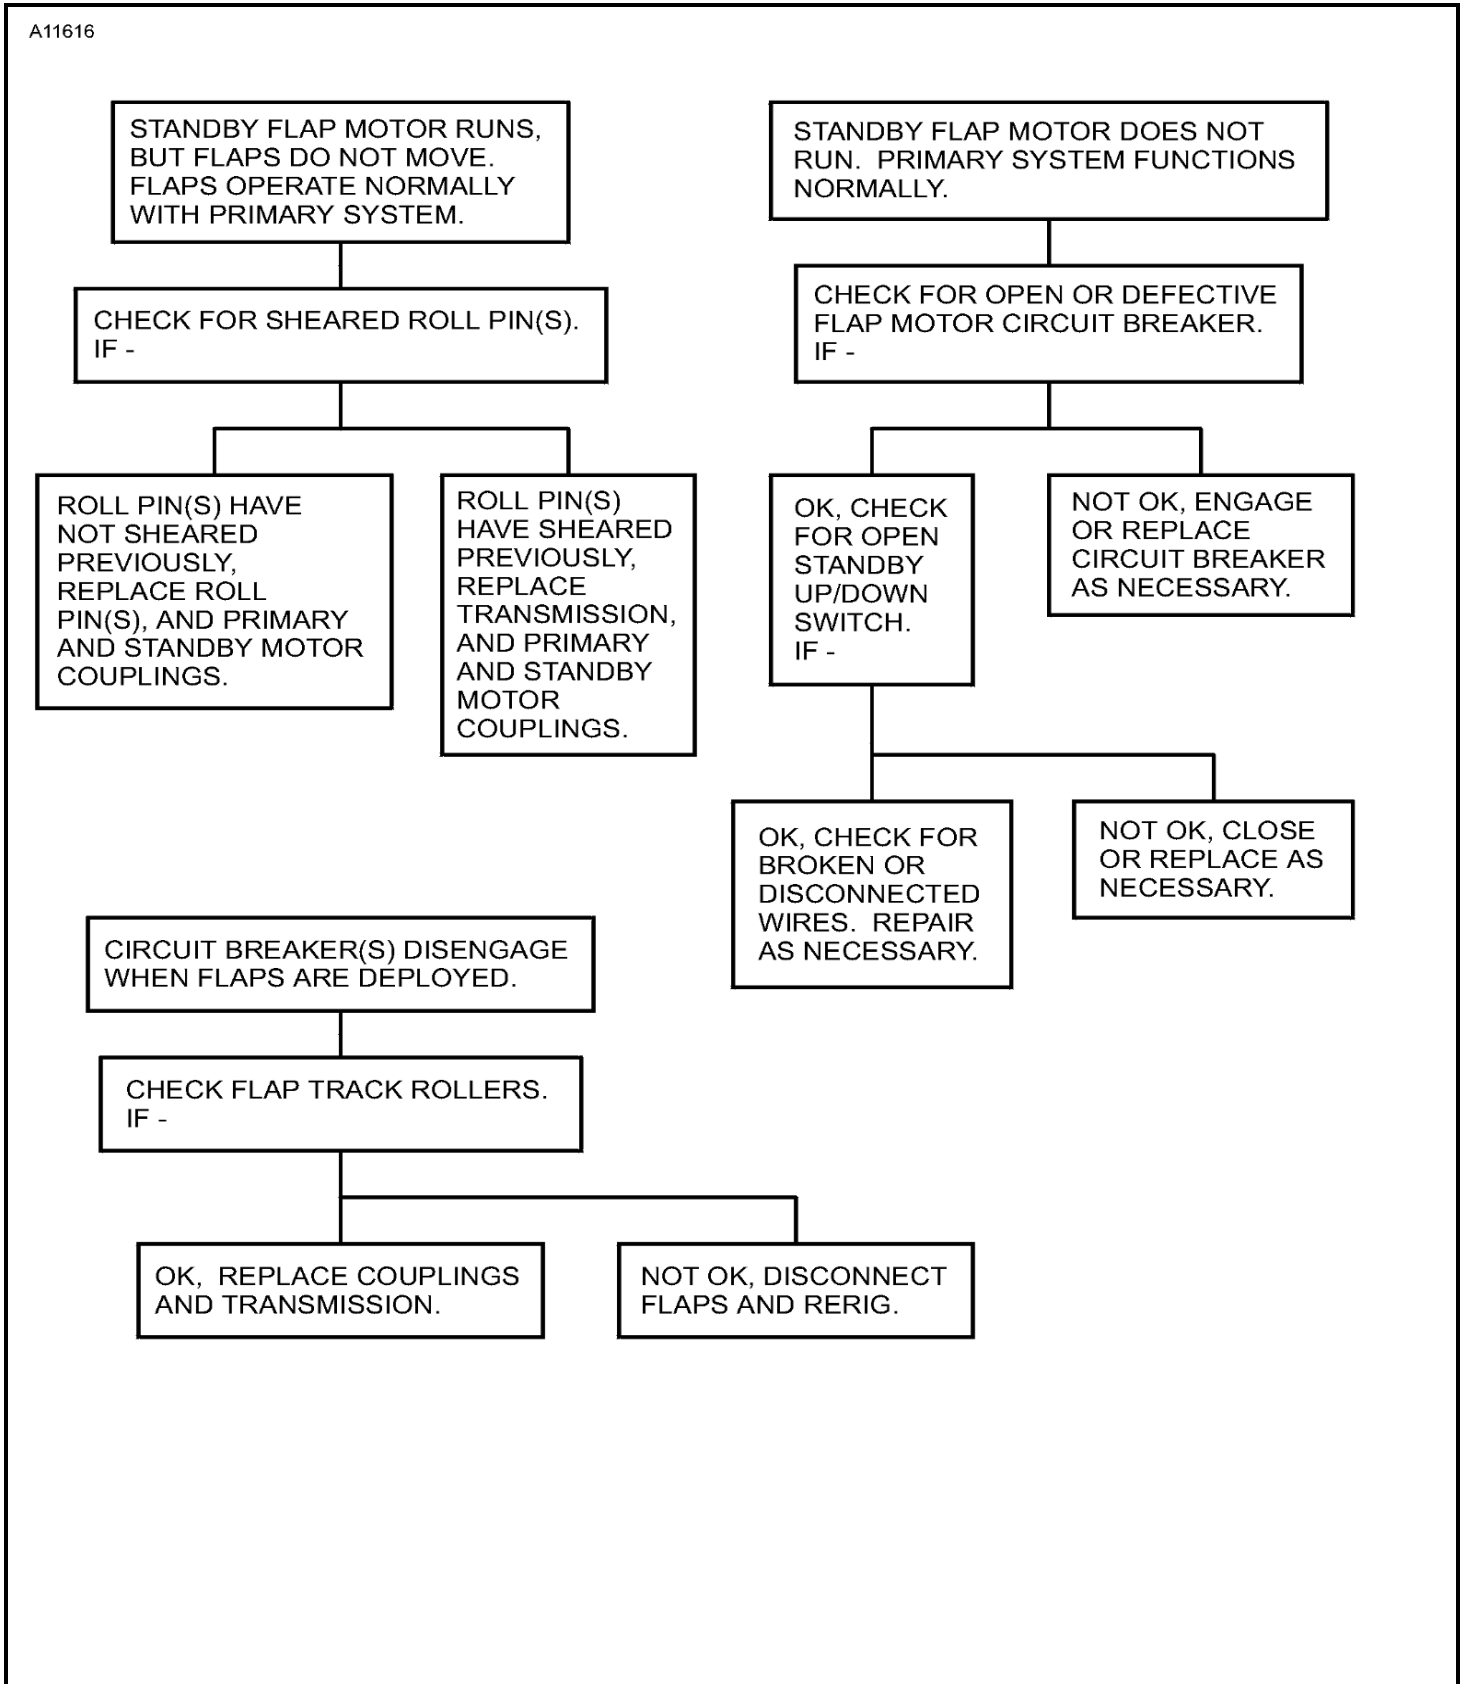

### 1. General

- A. A troubleshooting chart has been developed to aid the maintenance technician in system understanding. Refer to Figure 101.

Figure 101 : Sheet 1 : Flap System Troubleshooting Chart

A11614

Figure 101 : Sheet 2 : Flap System Troubleshooting Chart

Figure 101 : Sheet 3 : Flap System Troubleshooting Chart

Figure 101 : Sheet 4 : Flap System Troubleshooting Chart

A11617