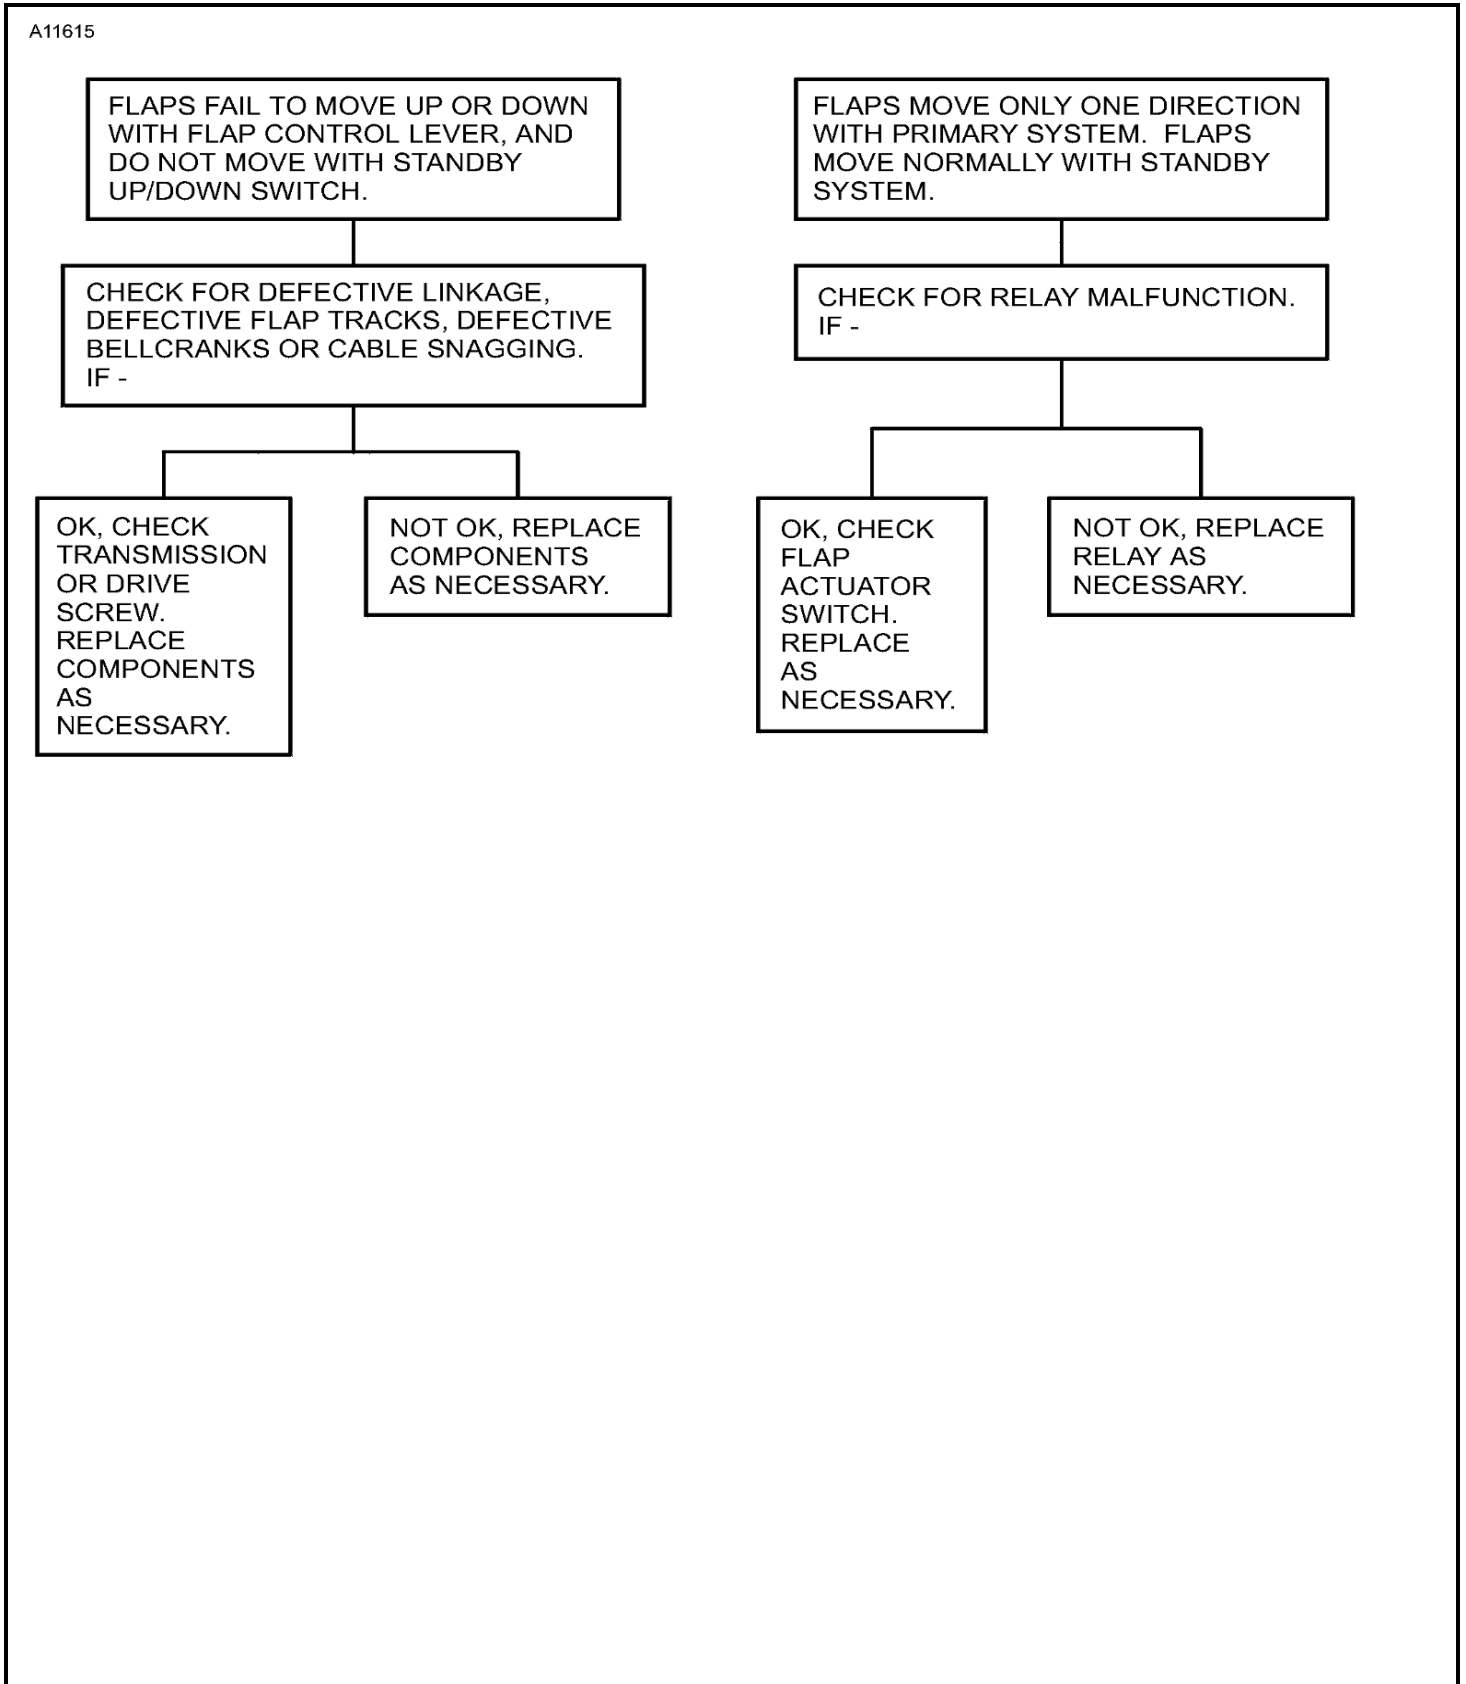

### 1. General

- A. A troubleshooting chart has been developed to aid the maintenance technician in system understanding. Refer to Figure 101.

Figure 101 : Sheet 1 : Flap System Troubleshooting Chart

A11614

Figure 101 : Sheet 2 : Flap System Troubleshooting Chart

Figure 101 : Sheet 3 : Flap System Troubleshooting Chart

Figure 101 : Sheet 4 : Flap System Troubleshooting Chart

A11617