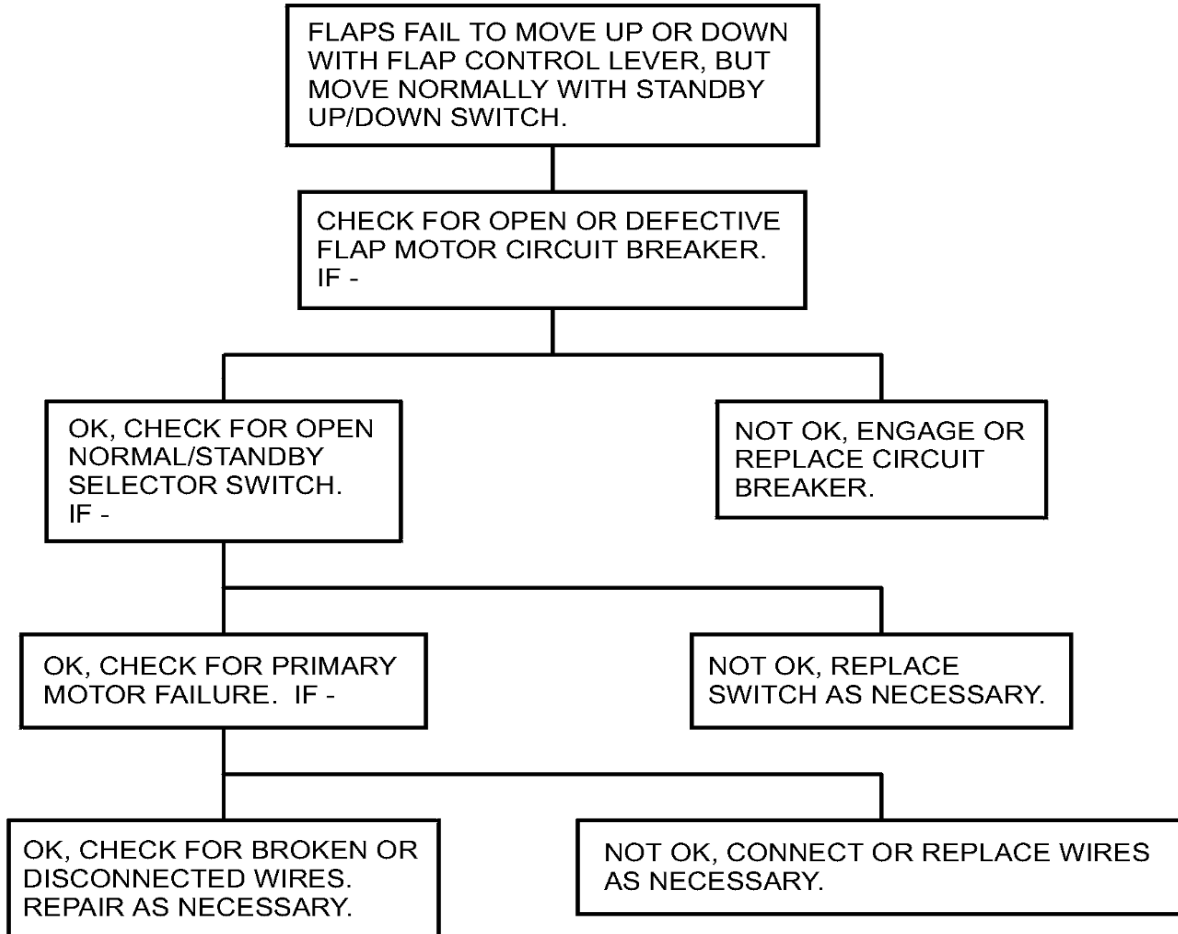

### 1. General

- A. A troubleshooting chart has been developed to aid the maintenance technician in system understanding. Refer to Figure 101.

Figure 101 : Sheet 1 : Flap System Troubleshooting Chart

A11614